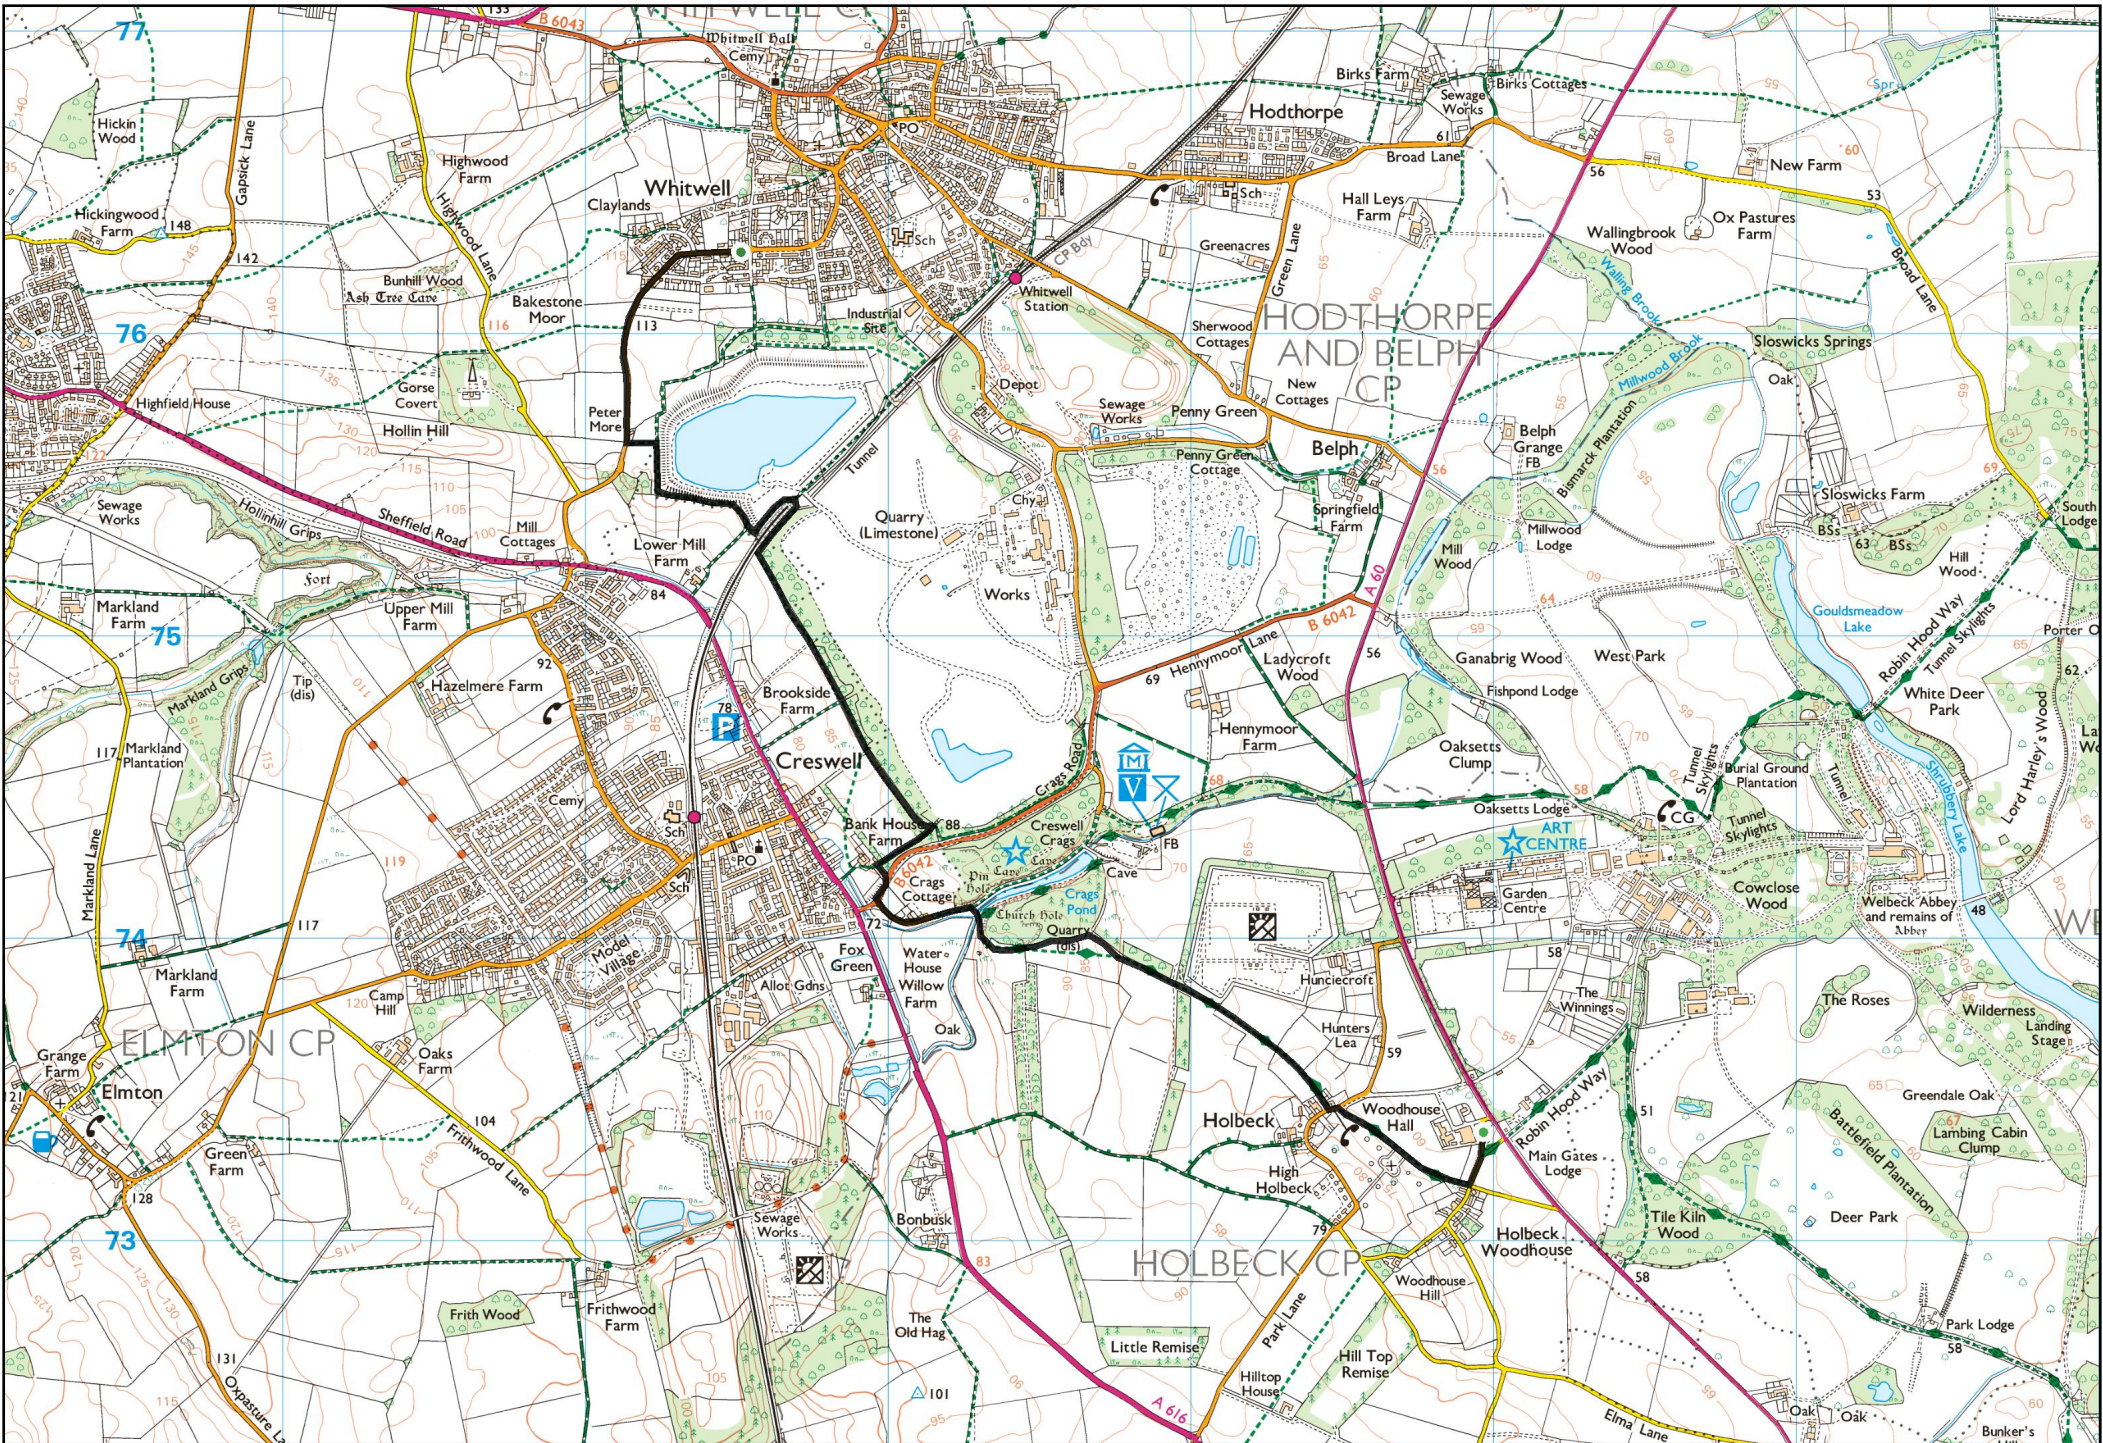

51

52

53

SK

54

55

56

57

77

76

75

74

73

LSW HERITAGE ROUTE - STAGE 7 - HOLBECK VILLAGE TO WHITWELL 3.68 MILES