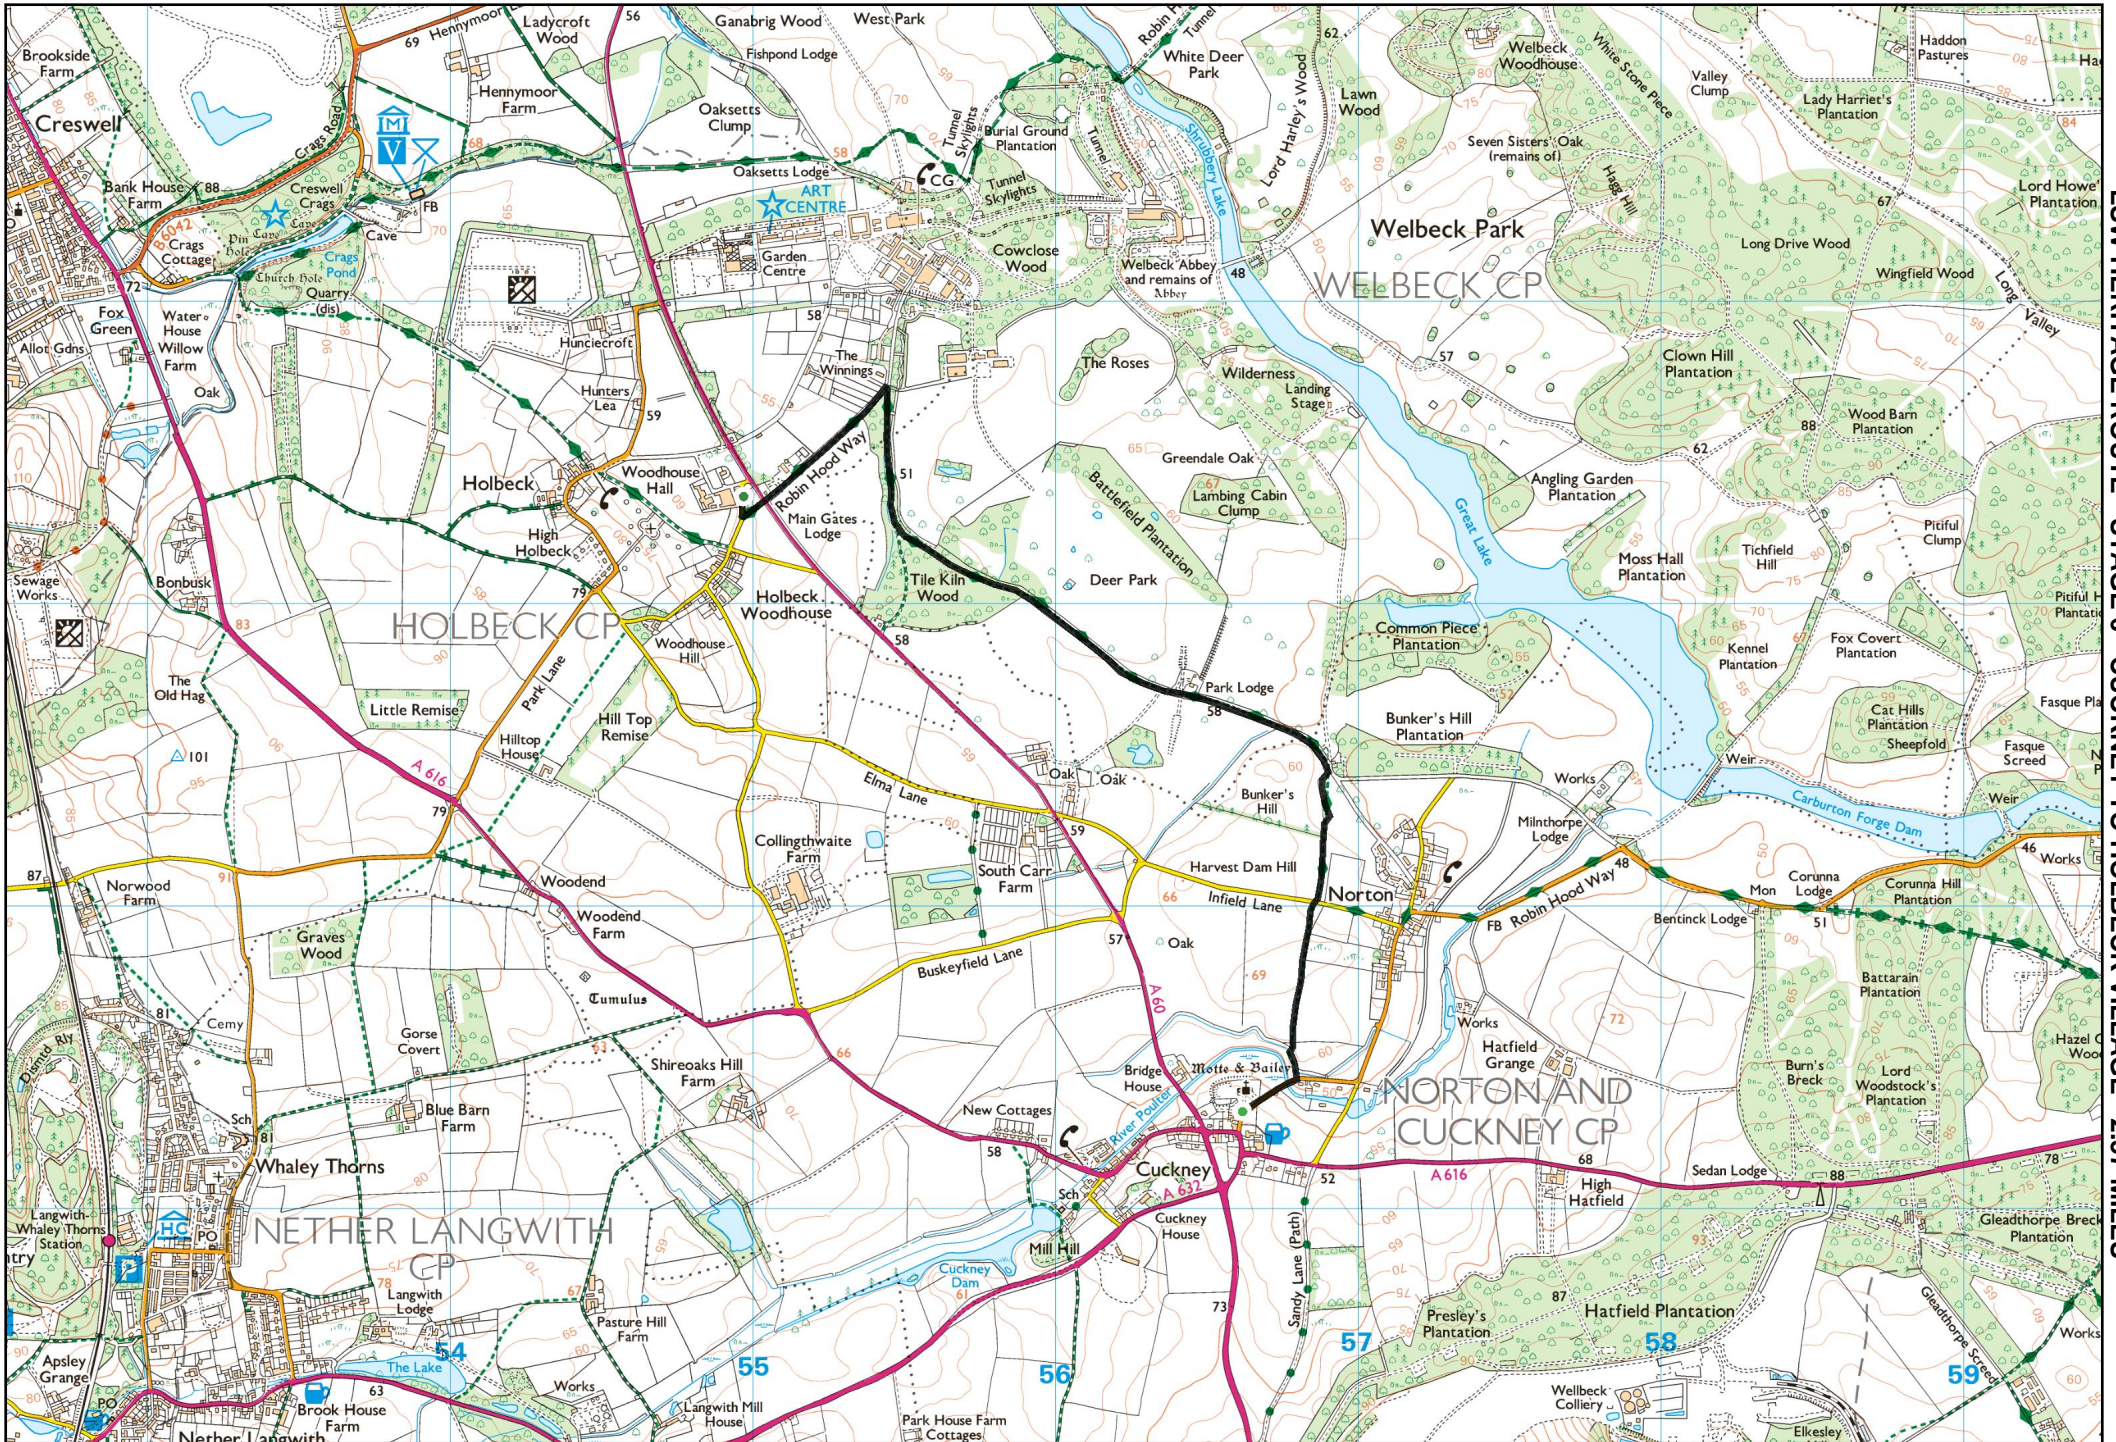

53

54

55

SK

56

57

58

59

LSW HERITAGE ROUTE - STAGE 6 - CUCKNEY TO HOLBECK VILLAGE - 2.57 MILES